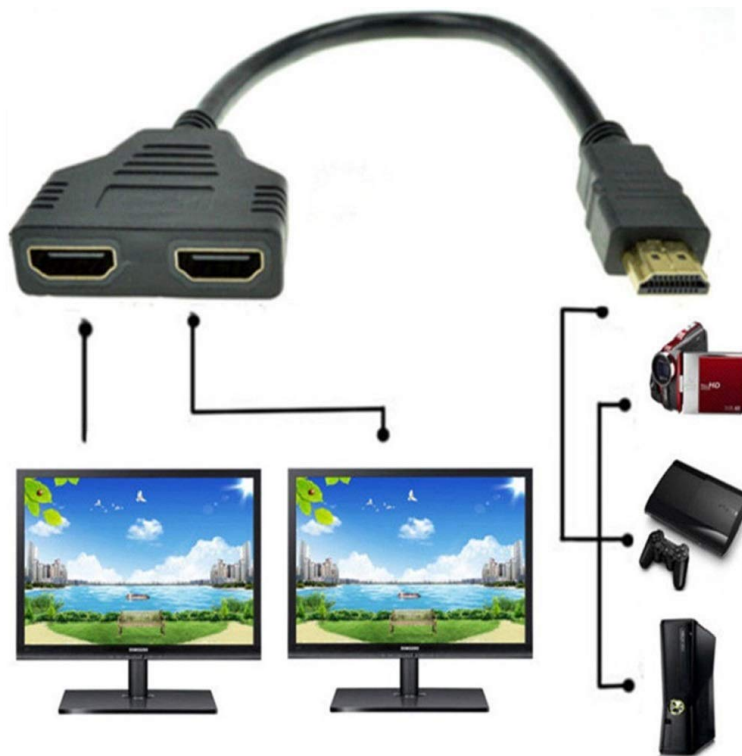

ZY HDMI Male to Dual HDMI Female 1 to 2 Way HDMI Splitter Adapter Cable for HDTV, Support Two TVs at The Same Time, Signal One in, Two Out(Black) Review-2021

[Read Customer Reviews](#)

Gold_plated connectors for better signal transfer.

Support 480i, 480p, 720p, 1080i, 1080p.

Note: Only 1 output device should be active at any time unless both TVs are of the same size, then both TV will show the images when connected.

Allow to connect HDMI devices that have Build-in HDMI ports, like HDTV, PlayStation 3, Upconverter DVD Player, LCD Monitor and projectors.

Package Include: 1 x HDMI Male to 2 HDMI Female 1 in 2 out Splitter Cable ; Length: 11.8 inch (30 cm); Weight: 52.00g Small changes in product size & weight lead to lower carbon emissions.

We created Compact by Design to identify products that, while they may not always look very different, have a more efficient design. With the removal of excess air and water, products require less packaging and become more efficient to ship. At scale, these small differences in product size and weight lead to significant carbon emission reductions.